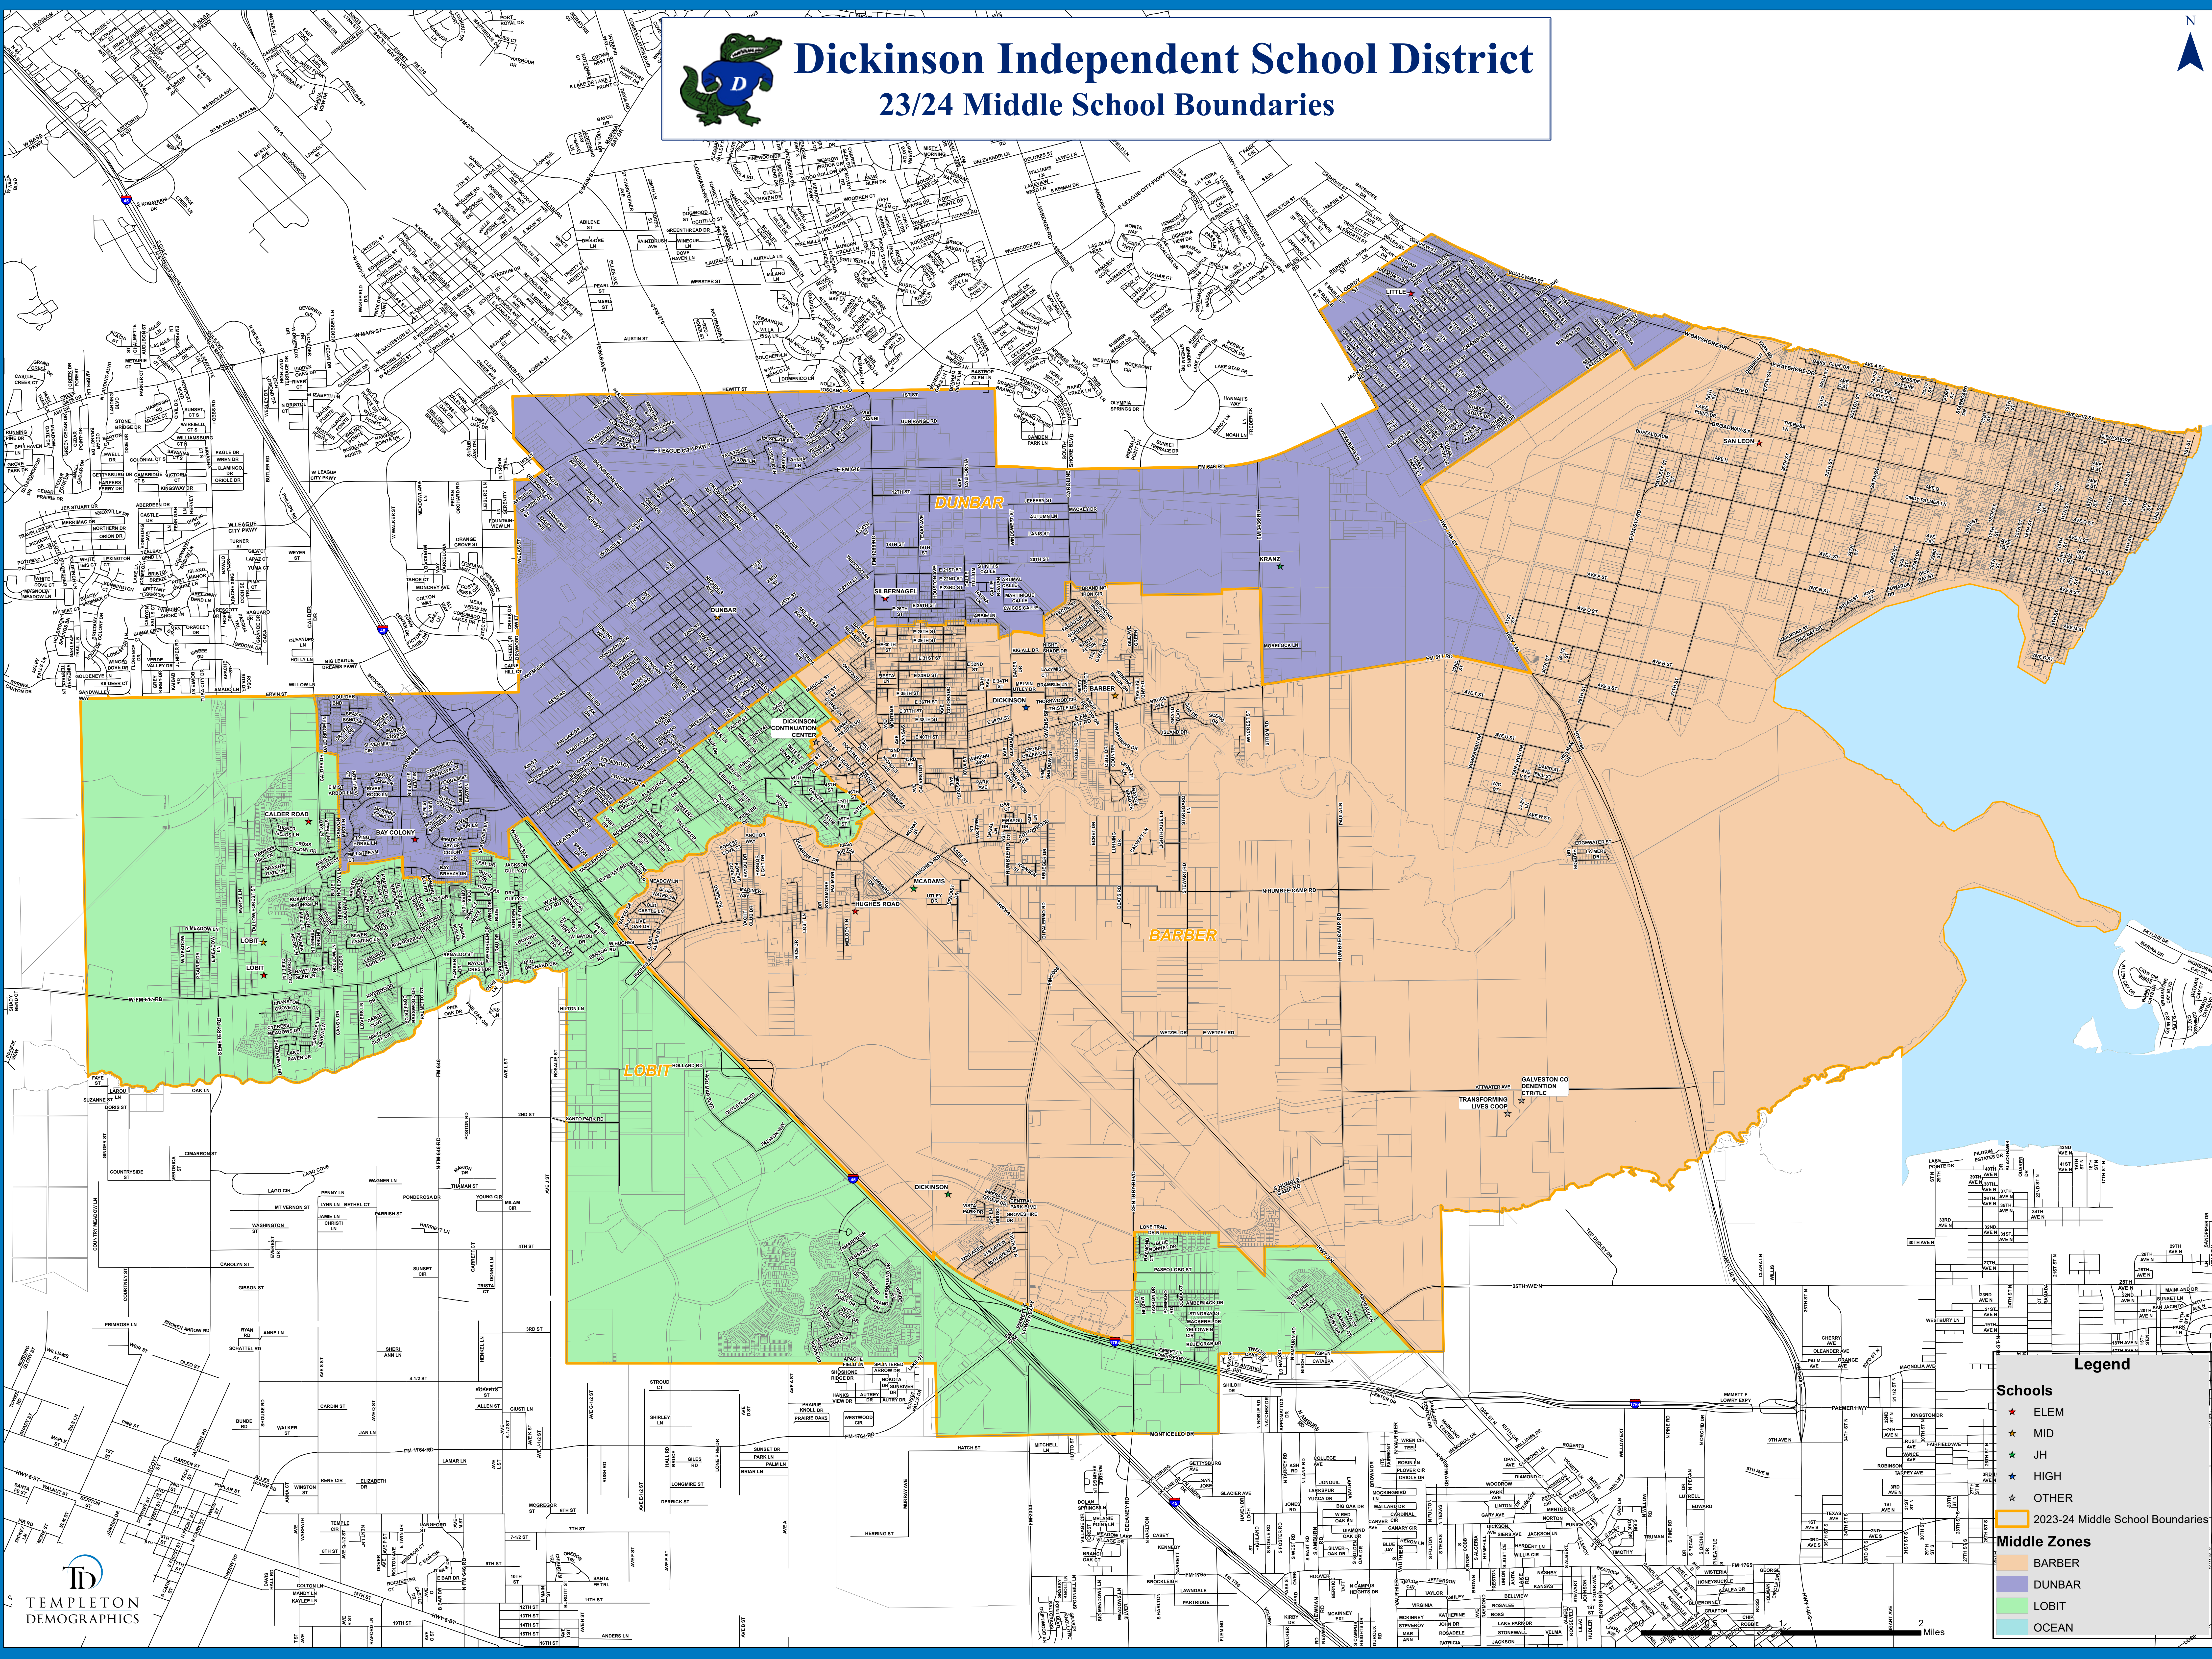

Dickinson Independent School District

23/24 Middle School Boundaries

Legend

- Schools**
 - ★ ELEM
 - ★ MID
 - ★ JH
 - ★ HIGH
 - ★ OTHER
- Middle Zones**
 - BARBER
 - DUNBAR
 - LOBIT
 - OCEAN

TEMPLETON
DEMOGRAPHICS

2 Miles